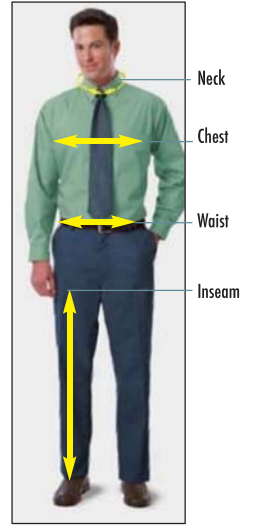

**Ladies Classic Fit**  
Standard fit  
Straighter through body  
Standard length

Ladies

**Ladies Feminine Fit**  
Contoured Sides  
Shorter sleeves  
Trimmer fit

## HOW TO MEASURE

**Neck**  
Measure around neck just below larynx

**Chest**  
Measure across fullest part of chest under arms

**Waist**  
Measure natural waistline above top of hip bones

**Sleeve**  
Measure from center of back of neck, across shoulders, down to cuff

**Inseam**  
Measure similar pants that fit well, from the crotch seam to top of shoe to be worn

## Body measurements shown below, not garment specs